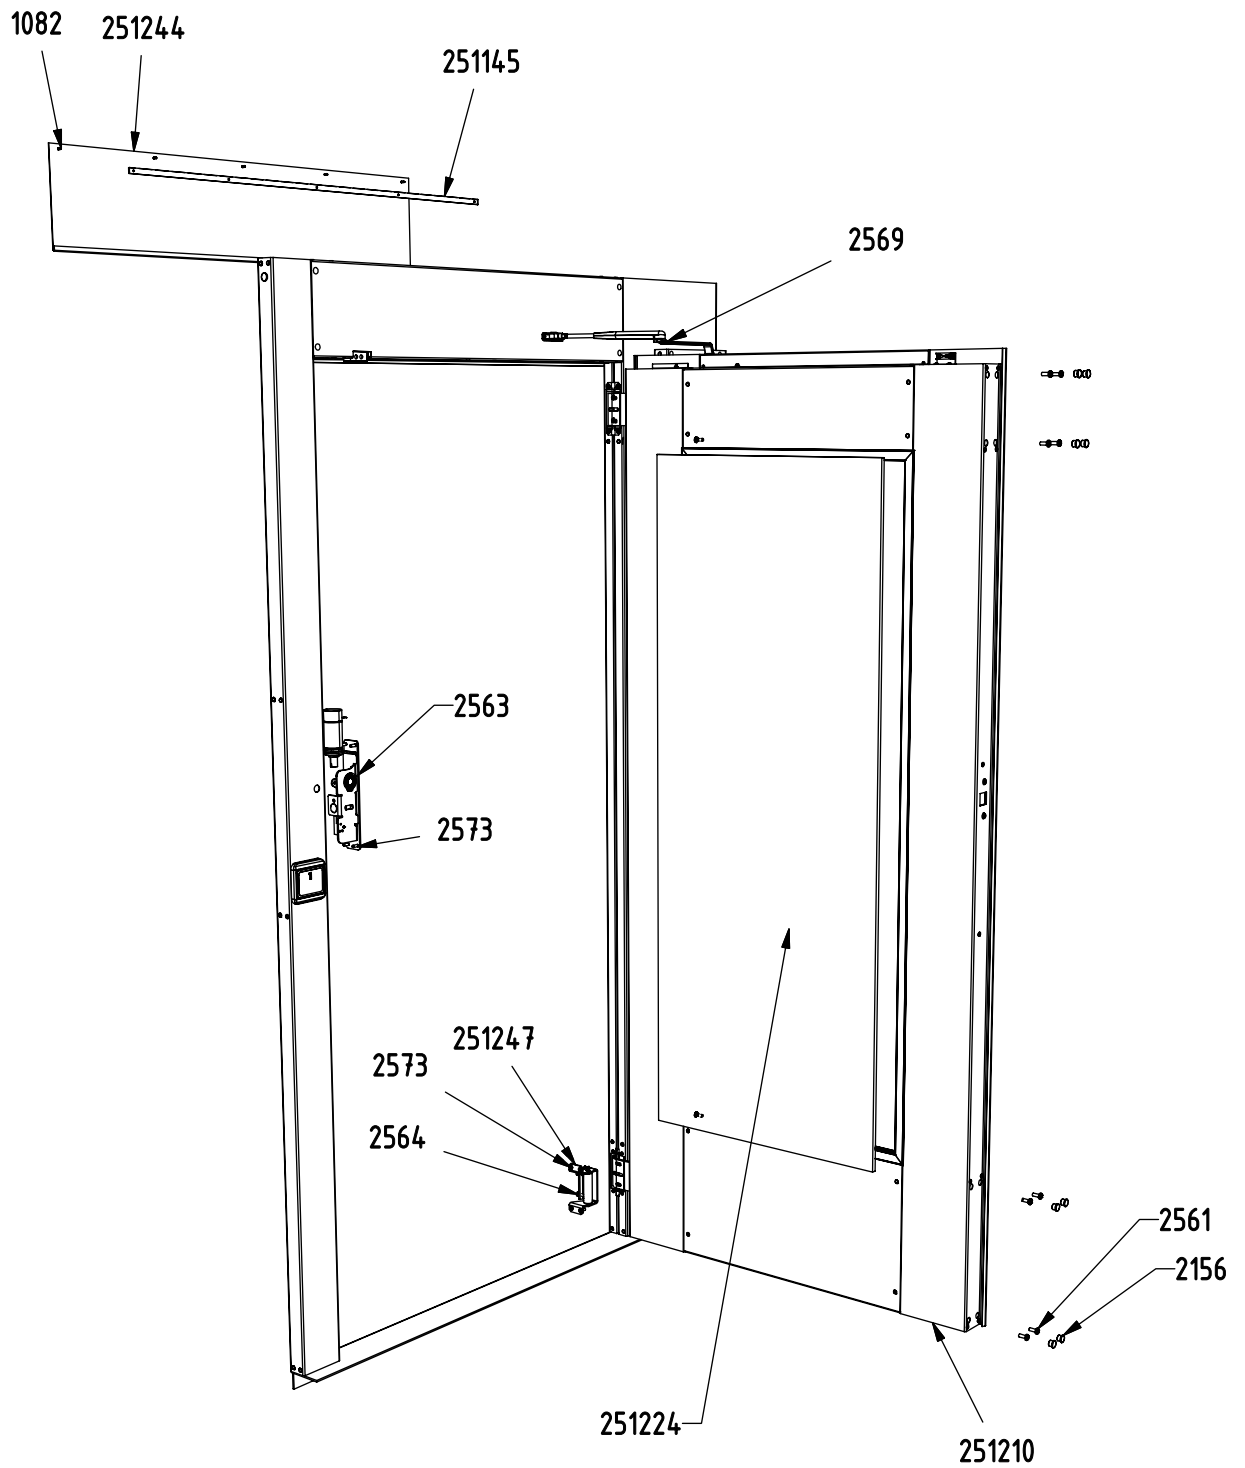

Spare parts A2 Door front

Phone +46 290 295 50
service@cibeslift.com

Telefax: +46 290 295 69
Rev.

Valid from ser.no.
Page 2007-03-15